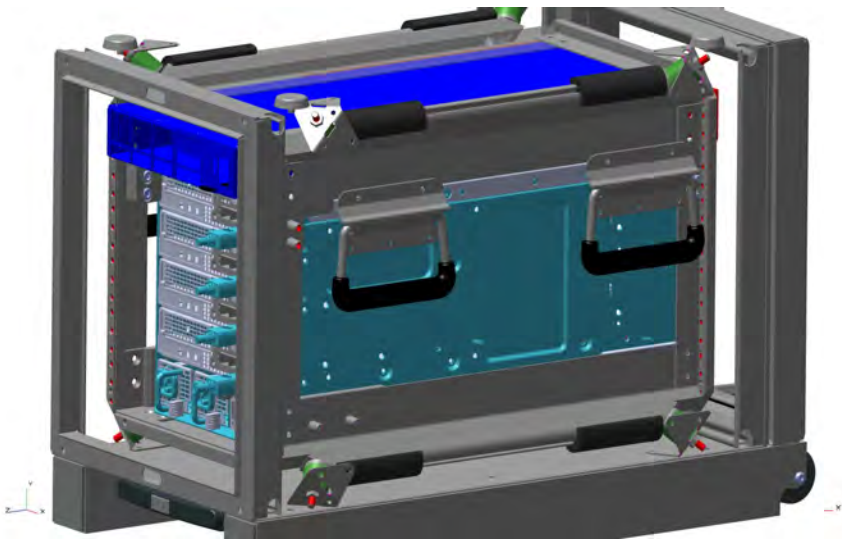

### Overview

The ultimate in protection for the HPE Edgeline EL8000 Converged Edge System and related mission critical components from the desert to the arctic. Structural rigidity of the case eliminates distortion resulting from high temperature exposure; interchangeable lids and ¼ turn latches replace mismatched rack-mount lids and knuckle busting latches and maintain a watertight fit. Comes standard with two 2" interchangeable lids, integrated wheels and sturdy towing handle.

Taking the Edgeline EL8000 to the edge of extreme environmental and operational conditions is now possible; a viable solution for Military, Federal, and Commercial sectors. The EL8000-MCS from UltraLife is designed to directly support the EL8000 Converged Server series and enables edge computing in the most austere environments and locations.

### Features

- ▶ **Designed for HPE Edgeline EL8000 Converged Servers**
- ▶ **9.5" Half Rack Mount aluminum case**
- ▶ **Protection class IP 65 through seam-welded housing and lid with peripheral seal**
- ▶ **Impervious to elements: Case withstands temperature range of -238° to 302° F; UV, water, weather and corrosion resistance**
- ▶ **Shock and vibration dampened**

### EL8000-MCS Specifications

<b>HPE Part No.</b>	R4D12A ~ Ultralife EL8000-MCS Ruggedized Enclosure
<b>Size (H x W x D - inches)</b>	6U ~ 14 x 16.75 x 27
<b>Weight</b>	~47lbs. Configuration Dependent
<b>Standards:</b>	MIL-STD-810
	DIN EN 60 529
	MIL-STD-285
	MIL-STD 461
	IEC 34-5/529
<b>Temperature Range</b>	-238° to 302° F
<b>Finish</b>	<ul style="list-style-type: none"> <li>• Paint - FED-STD (Federal Standard) or standard commercial colors available</li> <li>• CARC</li> <li>• Clear anodized</li> <li>• Stenciling and silk screening available</li> </ul>
<b>Material</b>	Aluminum
<b>General</b>	High strength to weight ratio
	100% Recyclable
	Integrated wheels and tow handle