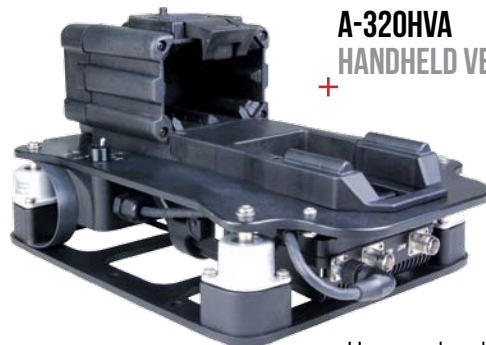

MBA-21R+ FOR UNITED KINGDOM MOD

- + The proven technology of the A-320 in a requirement specific form-factor.
  - 20 watts, 30-512 MHz
  - Supports JTRS waveforms
  - HAVEQUICK & SINCGARS
  - Radio manufacturer independent